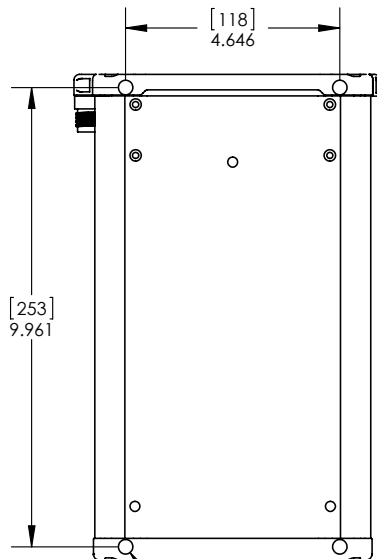

MOUNTING DIMENSIONS

ARIS EXPLORER 3000

[mm]
inch

ALL MOUNTING HOLES
M5 x .8 ∇ 8MM
8 PLACES