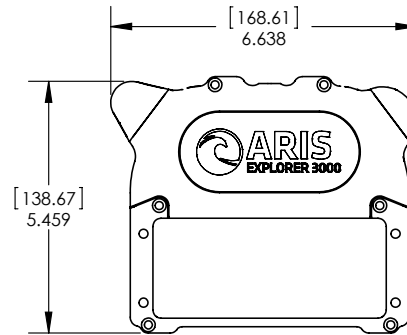

MOUNTING DIMENSIONS

ARIS EXPLORER 3000

[mm]
inch

ALL MOUNTING HOLES
M5 x .8 ∇ 8MM
8 PLACES