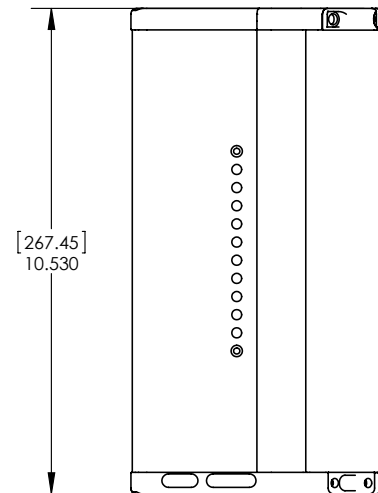

MOUNTING DIMENSIONS

ARIS EXPLORER 3000

[mm]
inch

ALL MOUNTING HOLES
M5 x .8 ∇ 8MM
8 PLACES