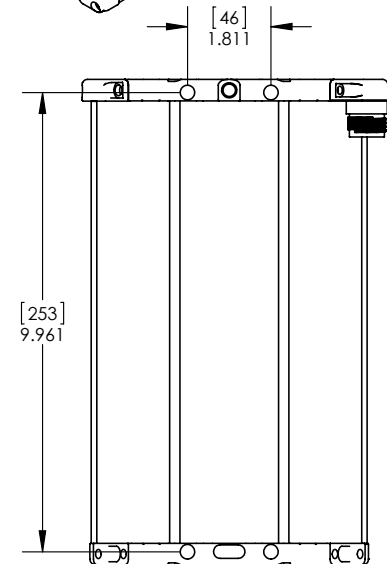

MOUNTING DIMENSIONS

ARIS EXPLORER 3000

[mm]
inch

ALL MOUNTING HOLES
M5 x .8 ∇ 8MM
8 PLACES