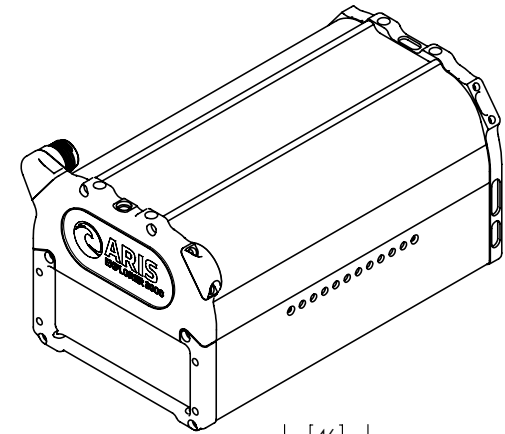

MOUNTING DIMENSIONS

ARIS EXPLORER 3000

[mm]
inch

ALL MOUNTING HOLES
M5 x .8 ∇ 8MM
8 PLACES