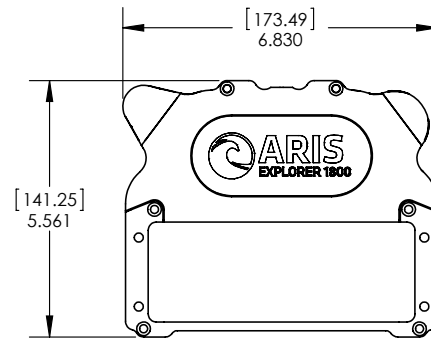

MOUNTING DIMENSIONS

ARIS EXPLORER 1800 & 1200

[mm]
inch

ALL MOUNTING HOLES
M5 x .8 ∇ 8MM
8 PLACES