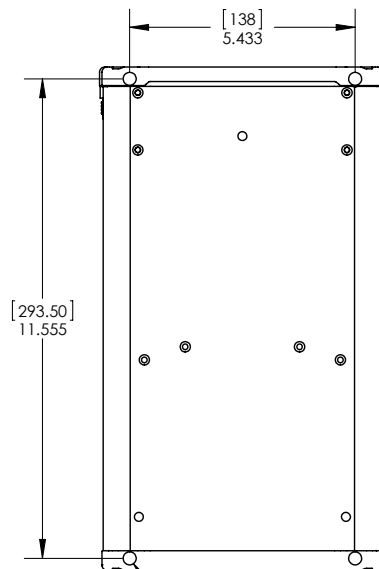

MOUNTING DIMENSIONS

ARIS EXPLORER 1800 & 1200

[mm]
inch

ALL MOUNTING HOLES
M5 x .8 ∇ 8MM
8 PLACES