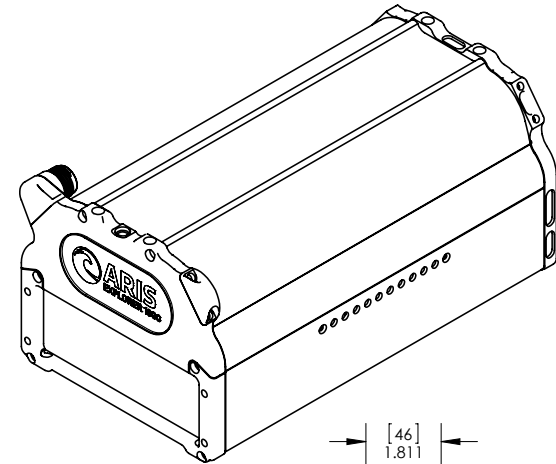

MOUNTING DIMENSIONS

ARIS EXPLORER 1800 & 1200

[mm]
inch

ALL MOUNTING HOLES
M5 x .8 ∇ 8MM
8 PLACES